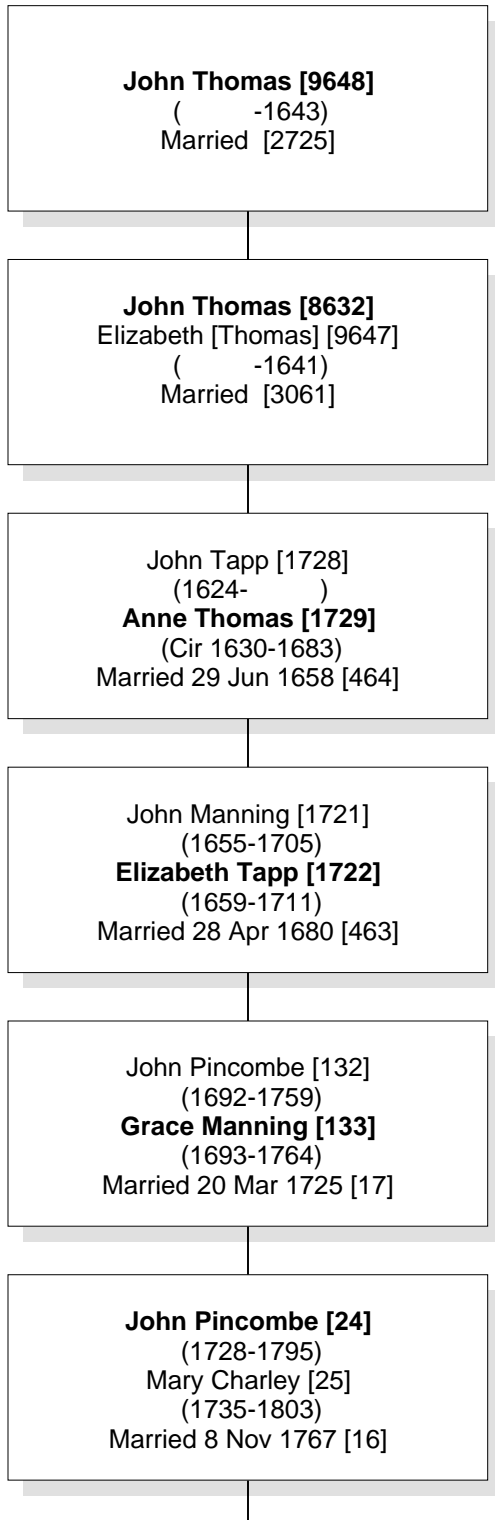

Relationship Chart

John Thomas [9648] is the 9th Great-Grandfather of Elizabeth Elaine Blake [1]

Common Ancestor

Relationship Chart