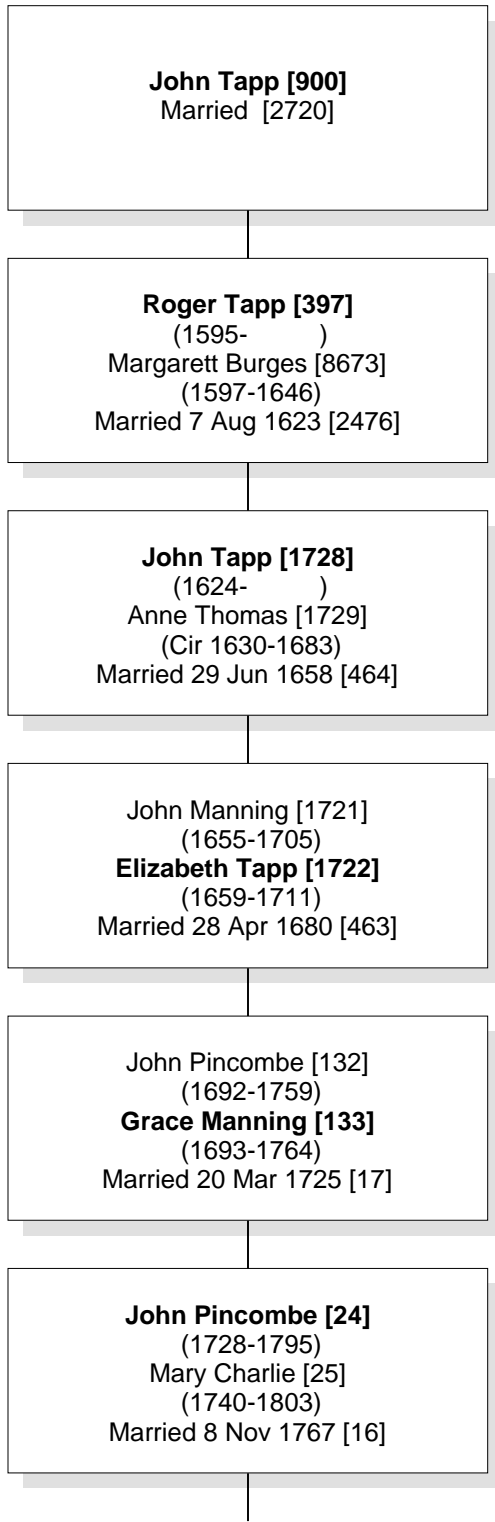

# Relationship Chart

**John Tapp [900] is the 9th great-grandfather of Elizabeth Elaine Blake [1]**

Common Ancestor

# Relationship Chart