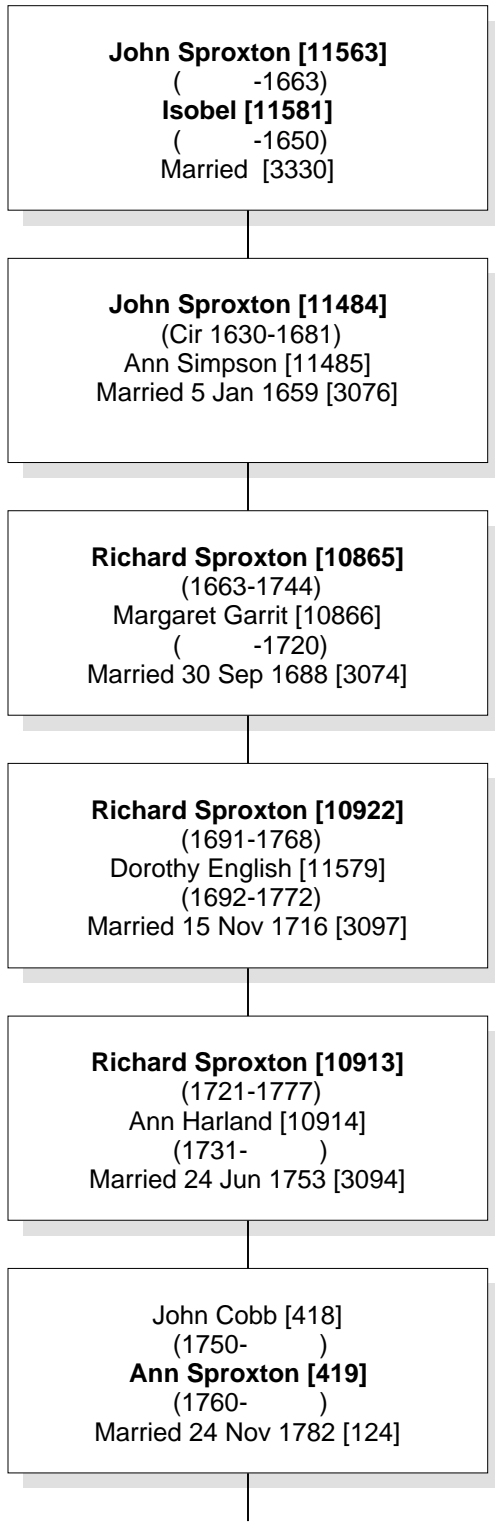

Relationship Chart

John Sproxton [11563] is the 9th Great-Grandfather of Elizabeth Elaine Blake [1]

Common Ancestor

Relationship Chart