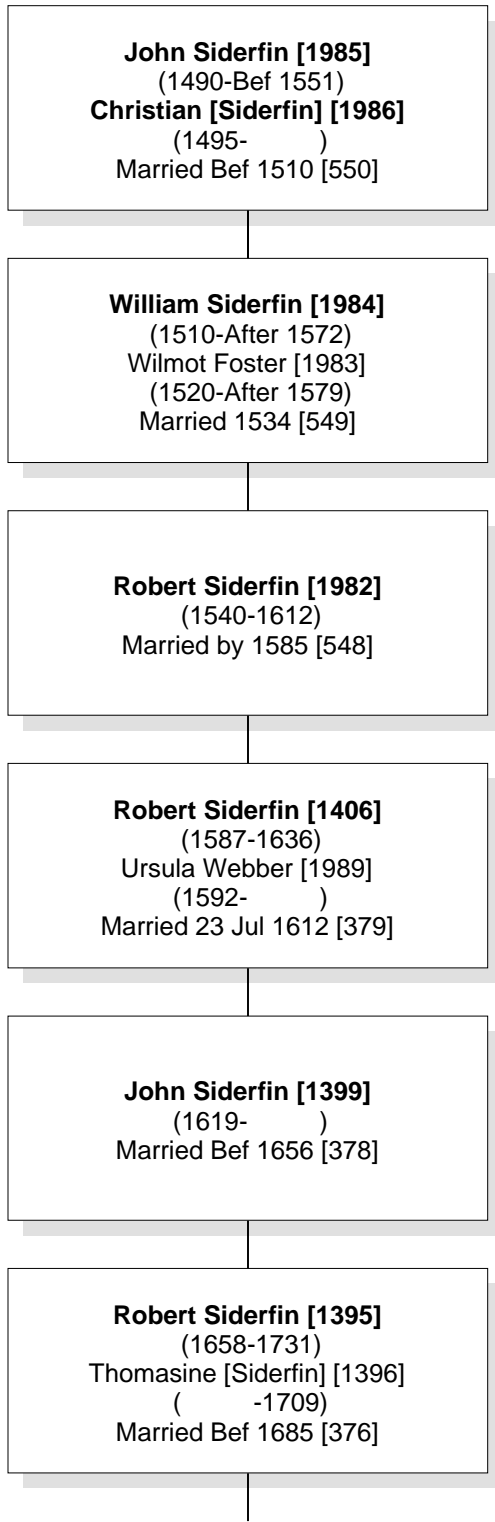

# Relationship Chart

**John Siderfin [1985] is the 11th Great-Grandfather of Elizabeth Elaine Blake [1]**

Common Ancestor

# Relationship Chart

# Relationship Chart

Ernest Edward George Blake [2]  
(1904-1998)  
**Helen Louise Pincombe [3]**  
(1916-2002)  
Married 20 May 1938 [1]

**Elizabeth Elaine Blake [1]**  
(1945- )