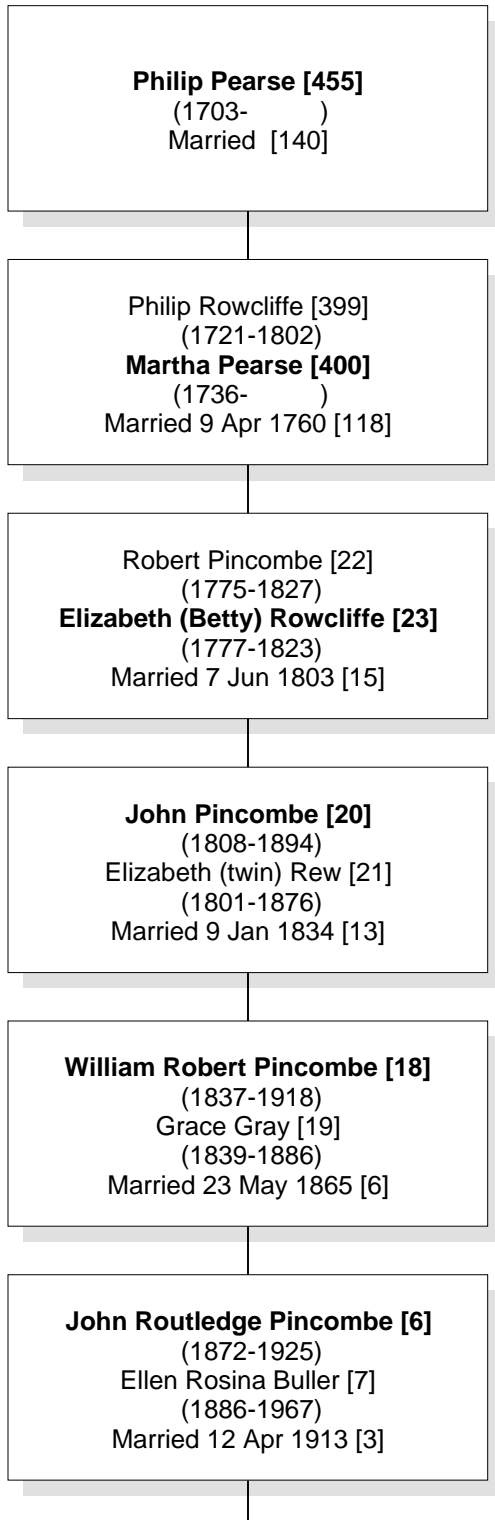

# Relationship Chart

**Philip Pearse [455] is the 5th Great-Grandfather of Elizabeth Elaine Blake [1]**

Common Ancestor

# Relationship Chart