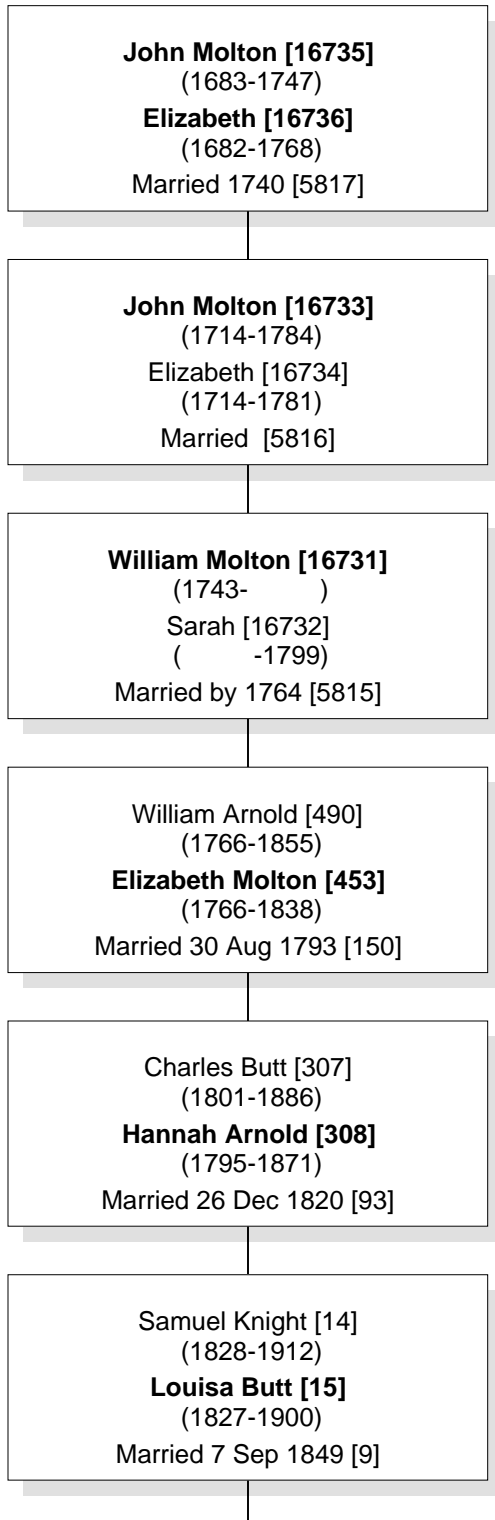

# Relationship Chart

**John Molton [16735] is the 7th Great-Grandfather of Elizabeth Elaine Blake [1]**

Common Ancestor

# Relationship Chart