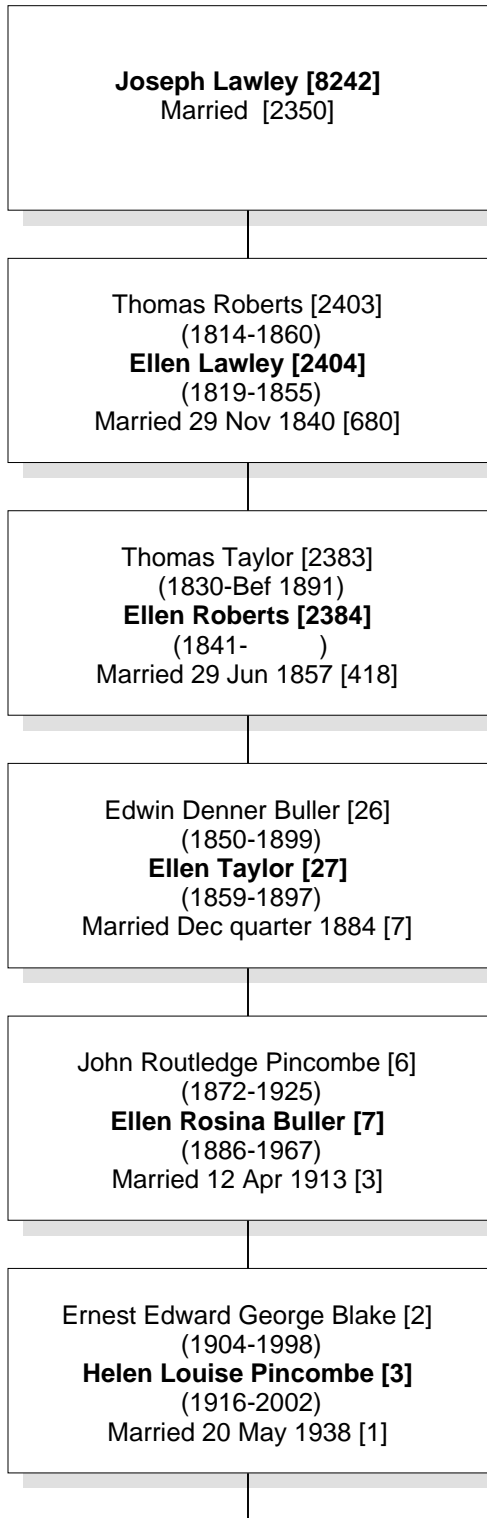

# Relationship Chart

**Joseph Lawley [8242] is the 4th great-grandfather of Elizabeth Elaine Blake [1]**

Common Ancestor

# Relationship Chart

**Elizabeth Elaine Blake [1]**  
(1945- )