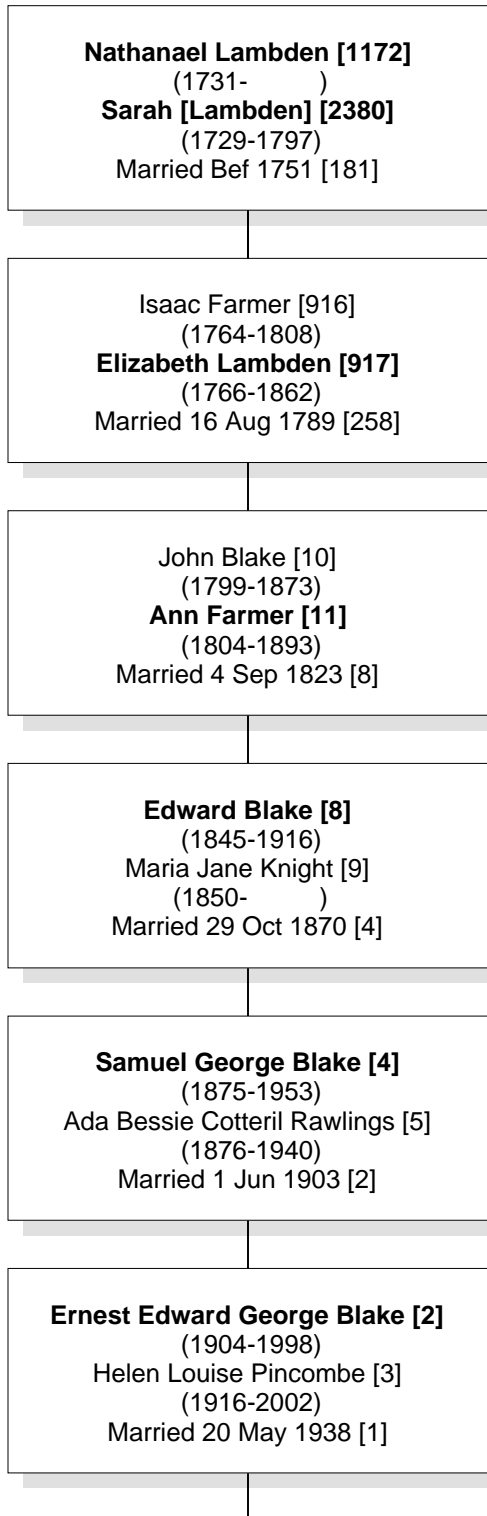

Relationship Chart

Nathanael Lambden [1172] is the 4th great-grandfather of Elizabeth Elaine Blake [1]

Common Ancestor

Relationship Chart

Elizabeth Elaine Blake [1]
(1945-)