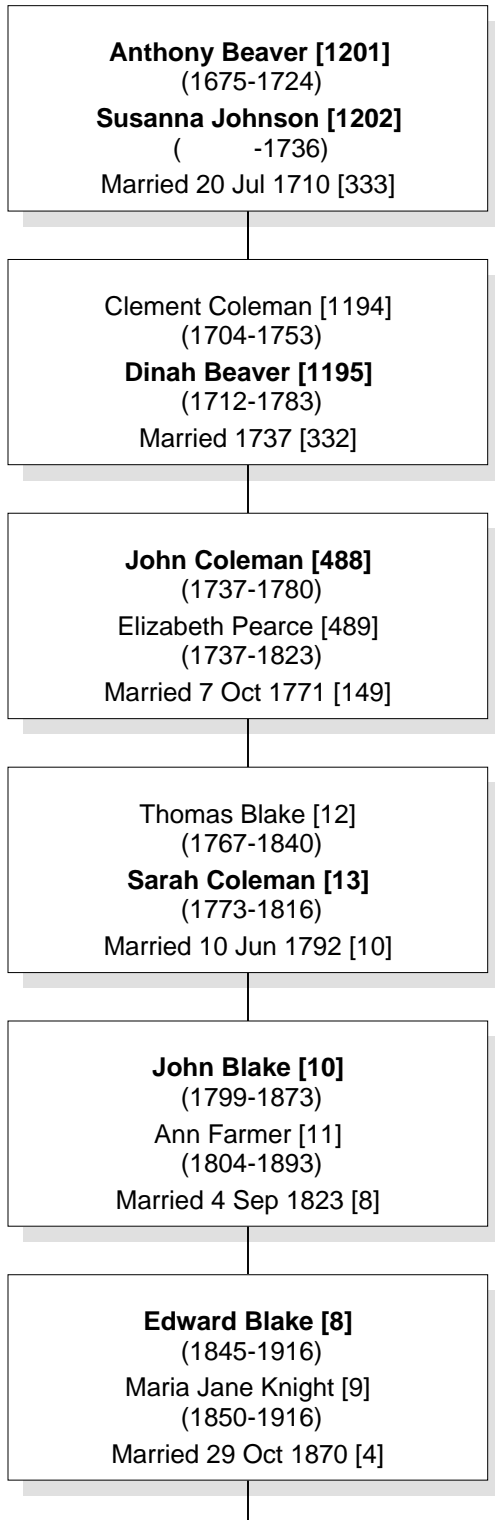

Relationship Chart

Elizabeth Elaine Blake [1] is the 6th Great-Granddaughter of Susanna Johnson [1202]

Common Ancestor

Relationship Chart