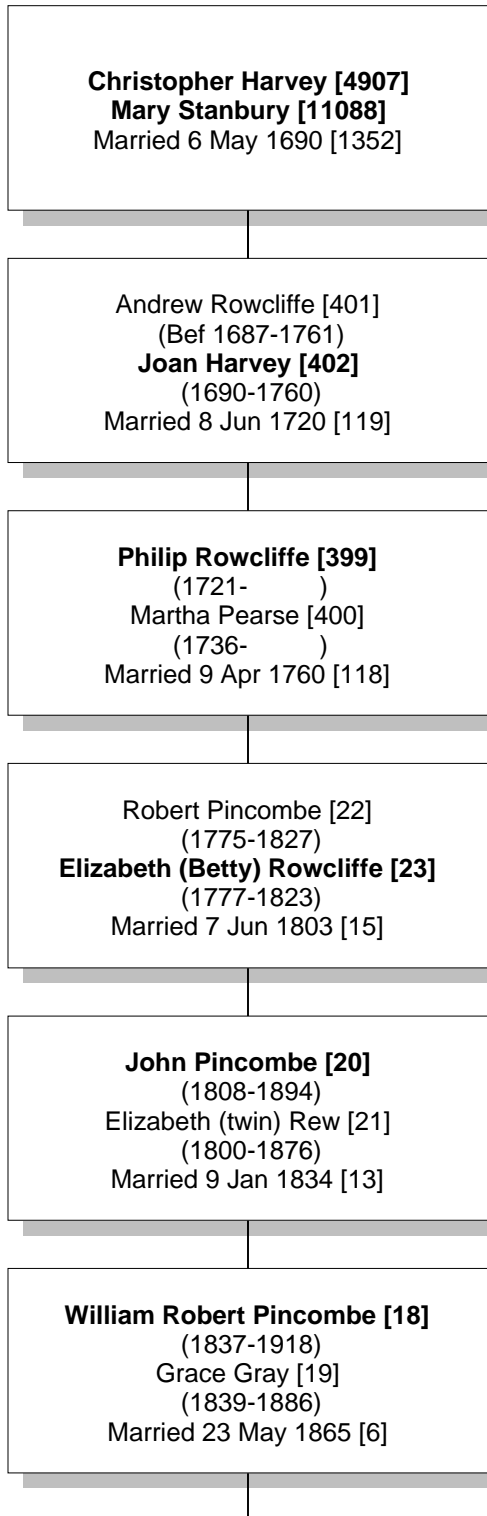

# Relationship Chart

**Christopher Harvey [4907] is the 6th great-grandfather of Elizabeth Elaine Blake [1]**

Common Ancestor

# Relationship Chart