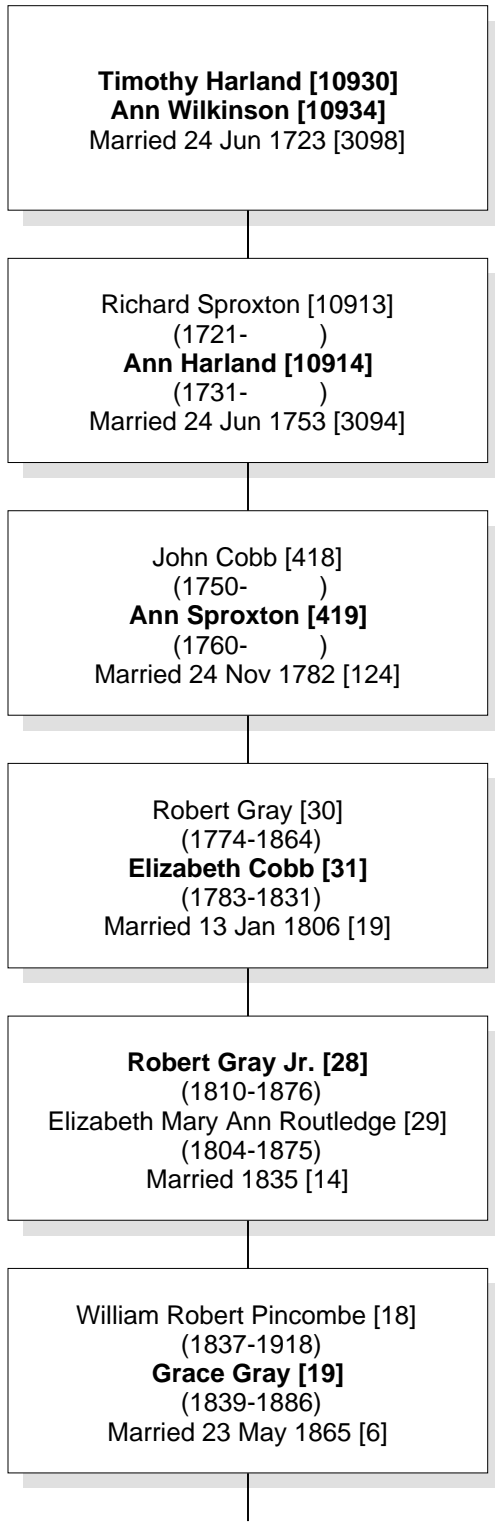

Relationship Chart

Timothy Harland [10930] is the 6th great-grandfather of Elizabeth Elaine Blake [1]

Common Ancestor

Relationship Chart