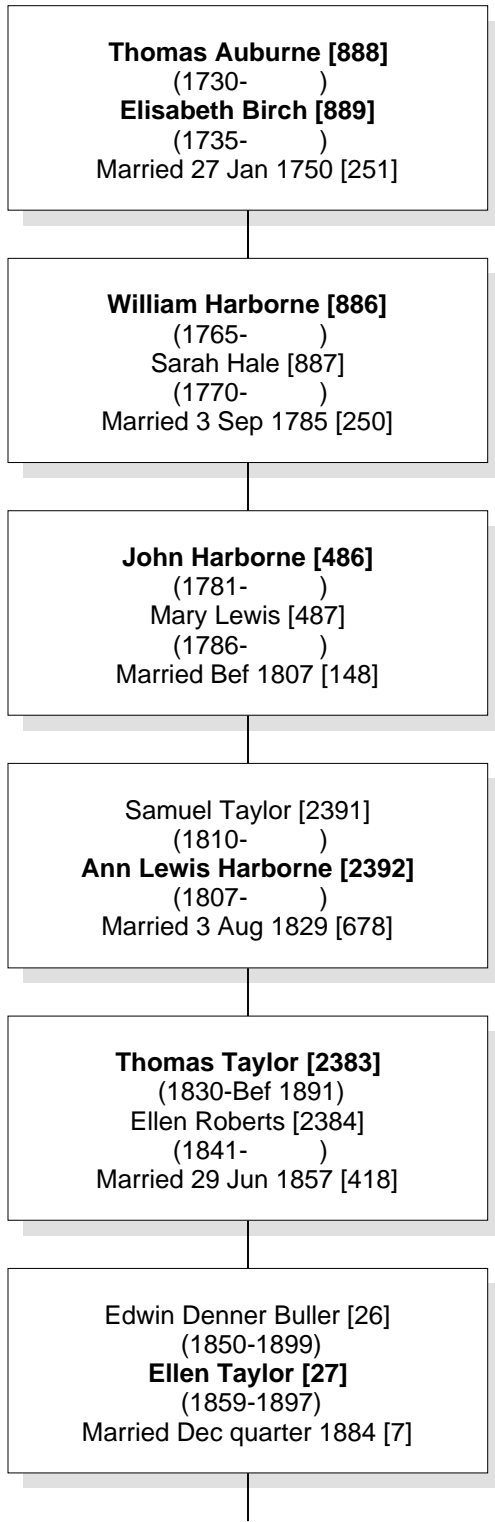

Relationship Chart

Thomas Auburne [888] is the 6th great-grandfather of Elizabeth Elaine Blake [1]

Common Ancestor

Relationship Chart