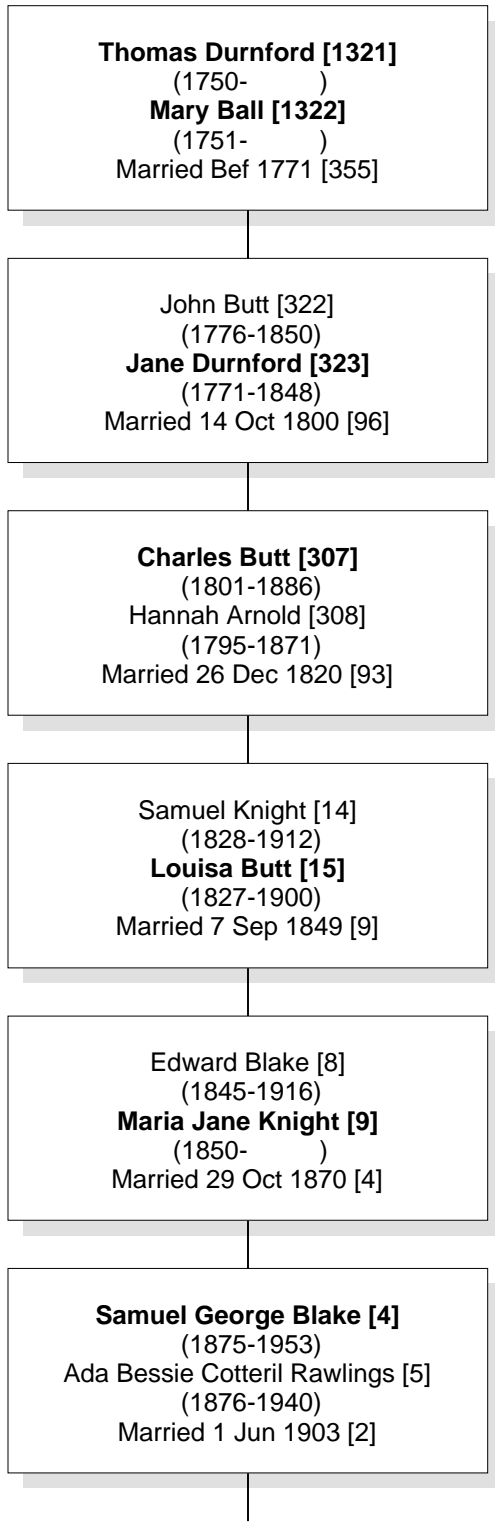

Relationship Chart

Thomas Durnford [1321] is the 5th great-grandfather of Elizabeth Elaine Blake [1]

Common Ancestor

Relationship Chart

Ernest Edward George Blake [2]
(1904-1998)
Helen Louise Pincombe [3]
(1916-2002)
Married 20 May 1938 [1]

Elizabeth Elaine Blake [1]
(1945-)