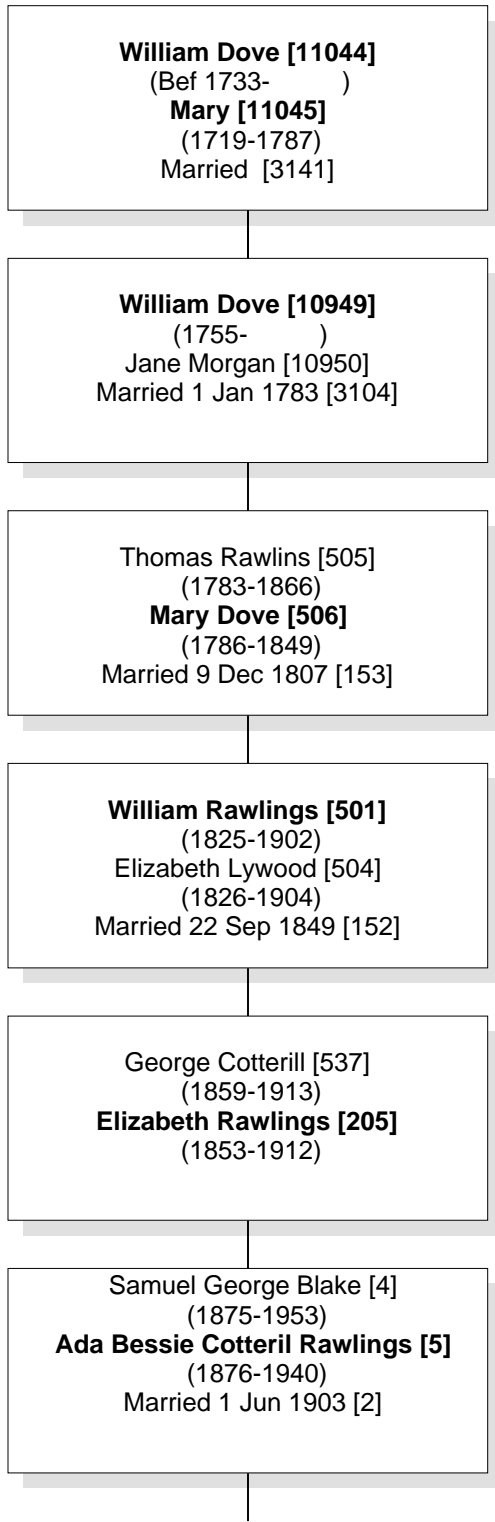

# Relationship Chart

**William Dove [11044] is the 5th great-grandfather of Elizabeth Elaine Blake [1]**

Common Ancestor

# Relationship Chart

**Ernest Edward George Blake [2]**  
(1904-1998)  
Helen Louise Pincombe [3]  
(1916-2002)  
Married 20 May 1938 [1]

**Elizabeth Elaine Blake [1]**  
(1945- )