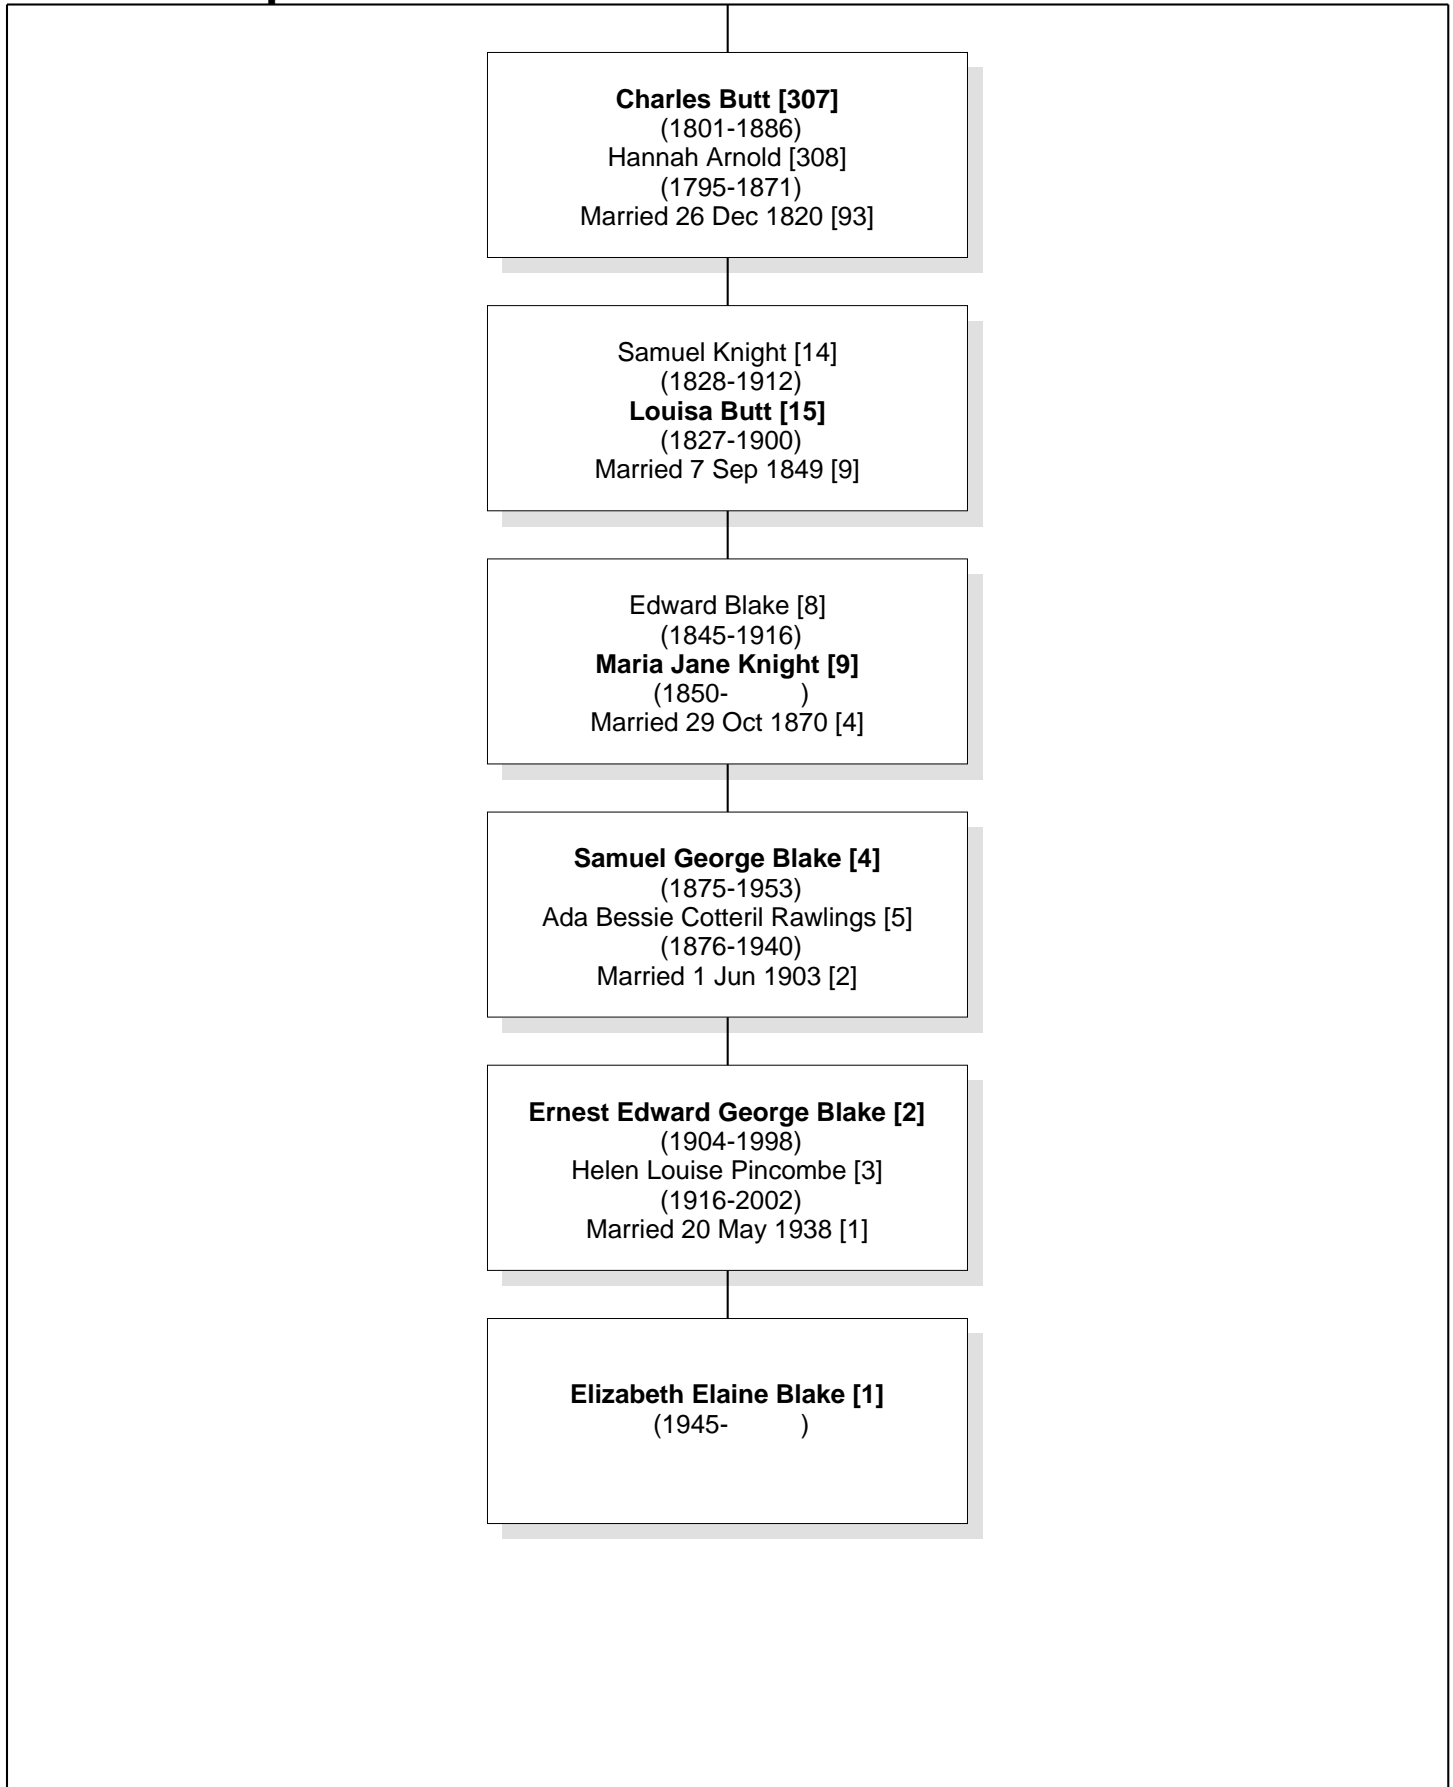

Relationship Chart

Charles Butt [307]
(1801-1886)
Hannah Arnold [308]
(1795-1871)
Married 26 Dec 1820 [93]

Samuel Knight [14]
(1828-1912)
Louisa Butt [15]
(1827-1900)
Married 7 Sep 1849 [9]

Edward Blake [8]
(1845-1916)
Maria Jane Knight [9]
(1850-)
Married 29 Oct 1870 [4]

Samuel George Blake [4]
(1875-1953)
Ada Bessie Cotteril Rawlings [5]
(1876-1940)
Married 1 Jun 1903 [2]

Ernest Edward George Blake [2]
(1904-1998)
Helen Louise Pincombe [3]
(1916-2002)
Married 20 May 1938 [1]

Elizabeth Elaine Blake [1]
(1945-)