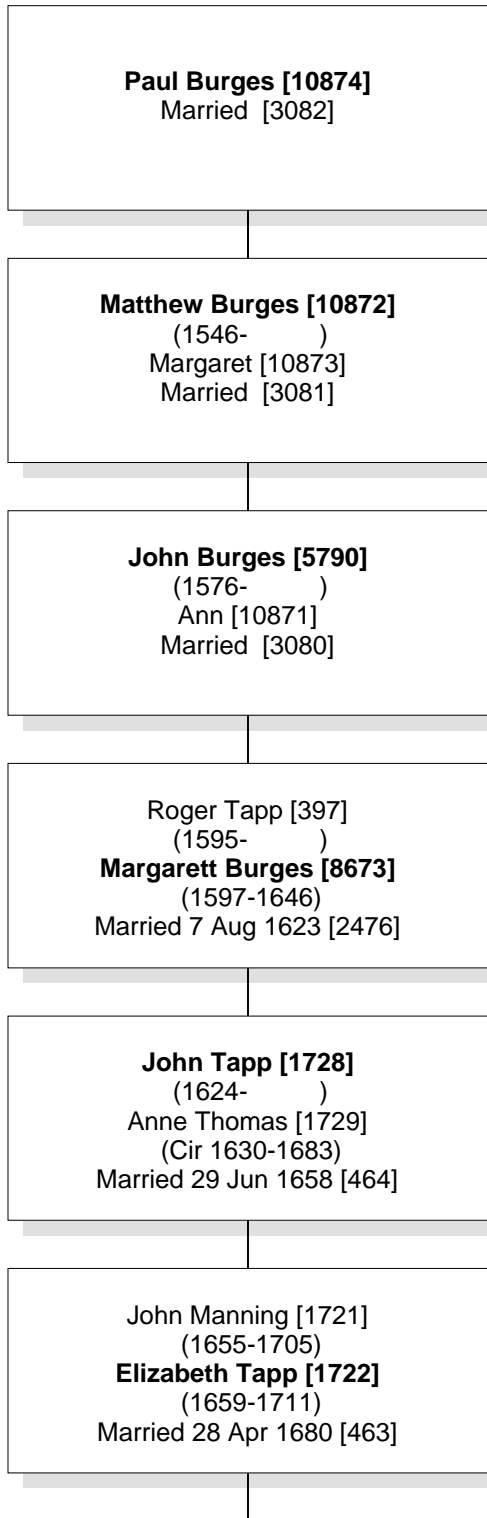

Relationship Chart

Paul Burges [10874] is the 11th great-grandfather of Elizabeth Elaine Blake [1]

Common Ancestor

Relationship Chart

Relationship Chart

Ernest Edward George Blake [2]
(1904-1998)
Helen Louise Pincombe [3]
(1916-2002)
Married 20 May 1938 [1]

Elizabeth Elaine Blake [1]
(1945-)