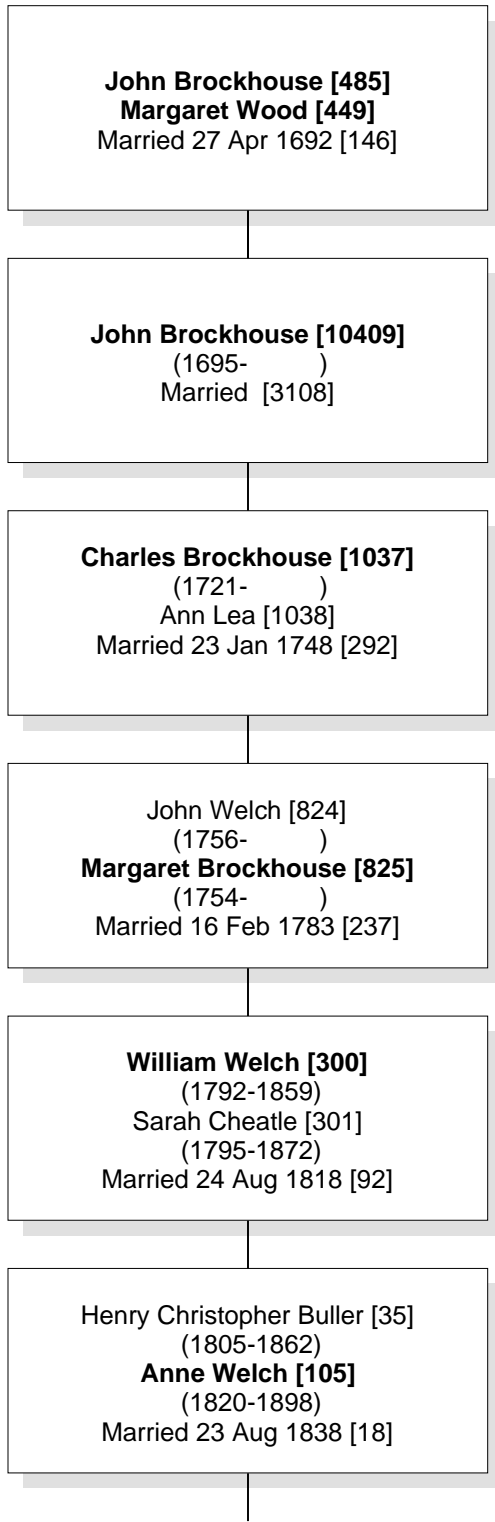

Relationship Chart

John Brockhouse [485] is the 7th great-grandfather of Elizabeth Elaine Blake [1]

Common Ancestor

Relationship Chart