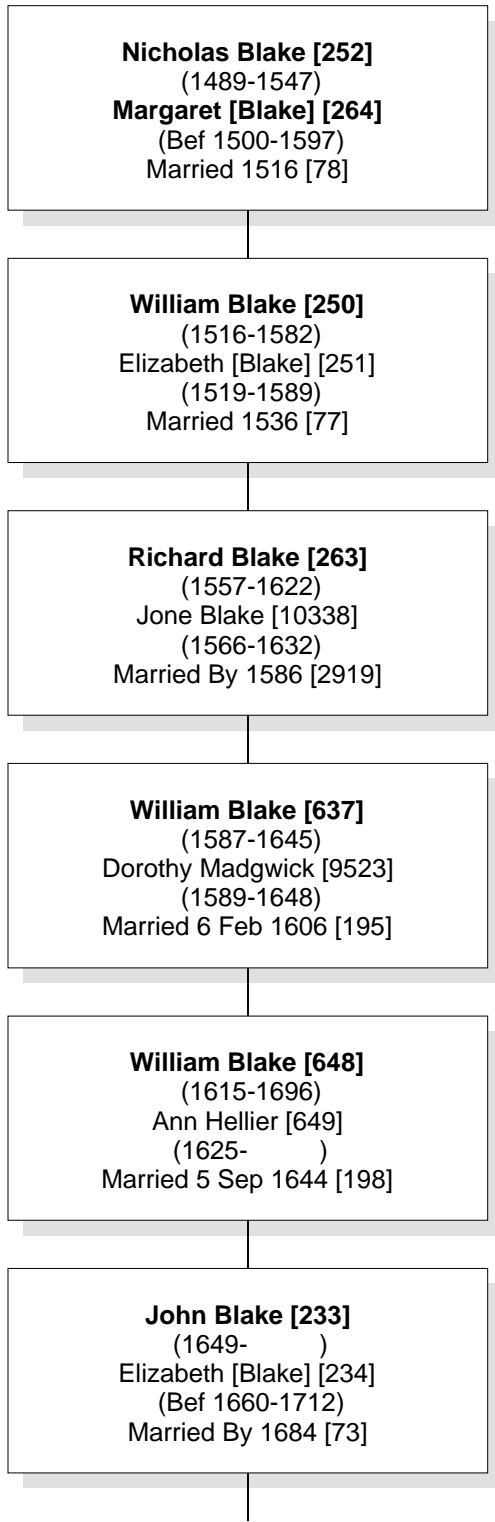

Relationship Chart

Nicholas Blake [252] is the 12th Great-Grandfather of Elizabeth Elaine Blake [1]

Common Ancestor

Relationship Chart

Relationship Chart