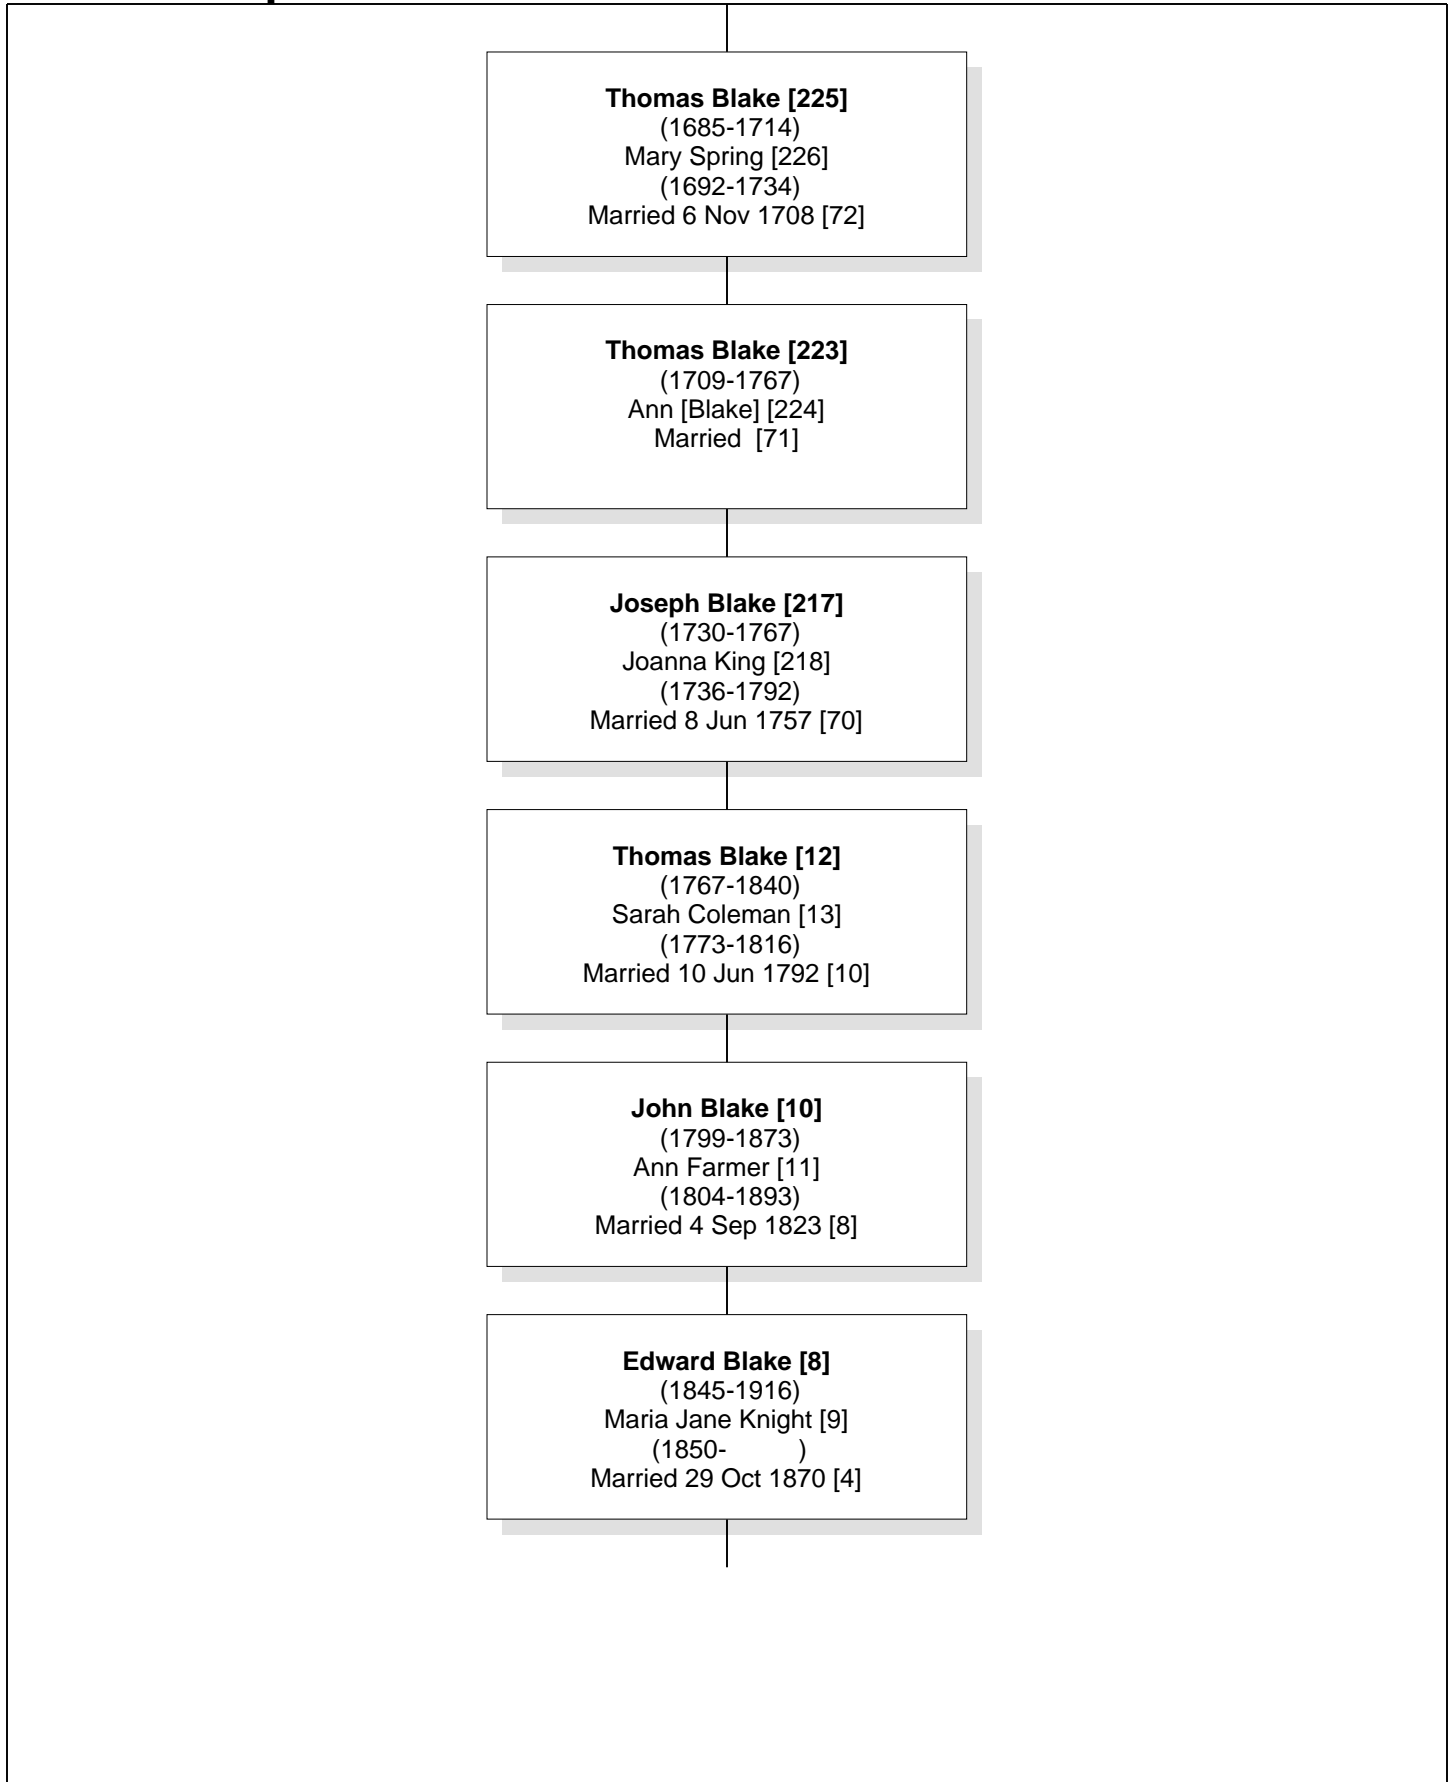

Relationship Chart

Nicholas Blake [252] is the 12th Great-Grandfather of Elizabeth Elaine Blake [1]

Common Ancestor

Relationship Chart

Relationship Chart