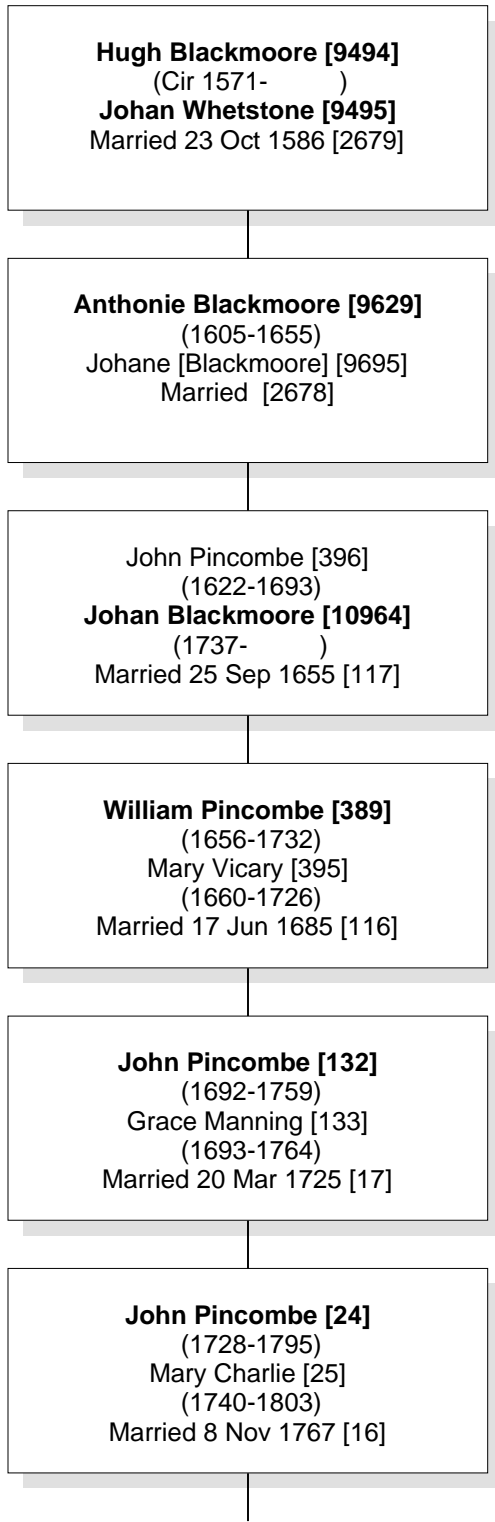

Relationship Chart

Hugh Blackmoore [9494] is the 9th great-grandfather of Elizabeth Elaine Blake [1]

Common Ancestor

Relationship Chart